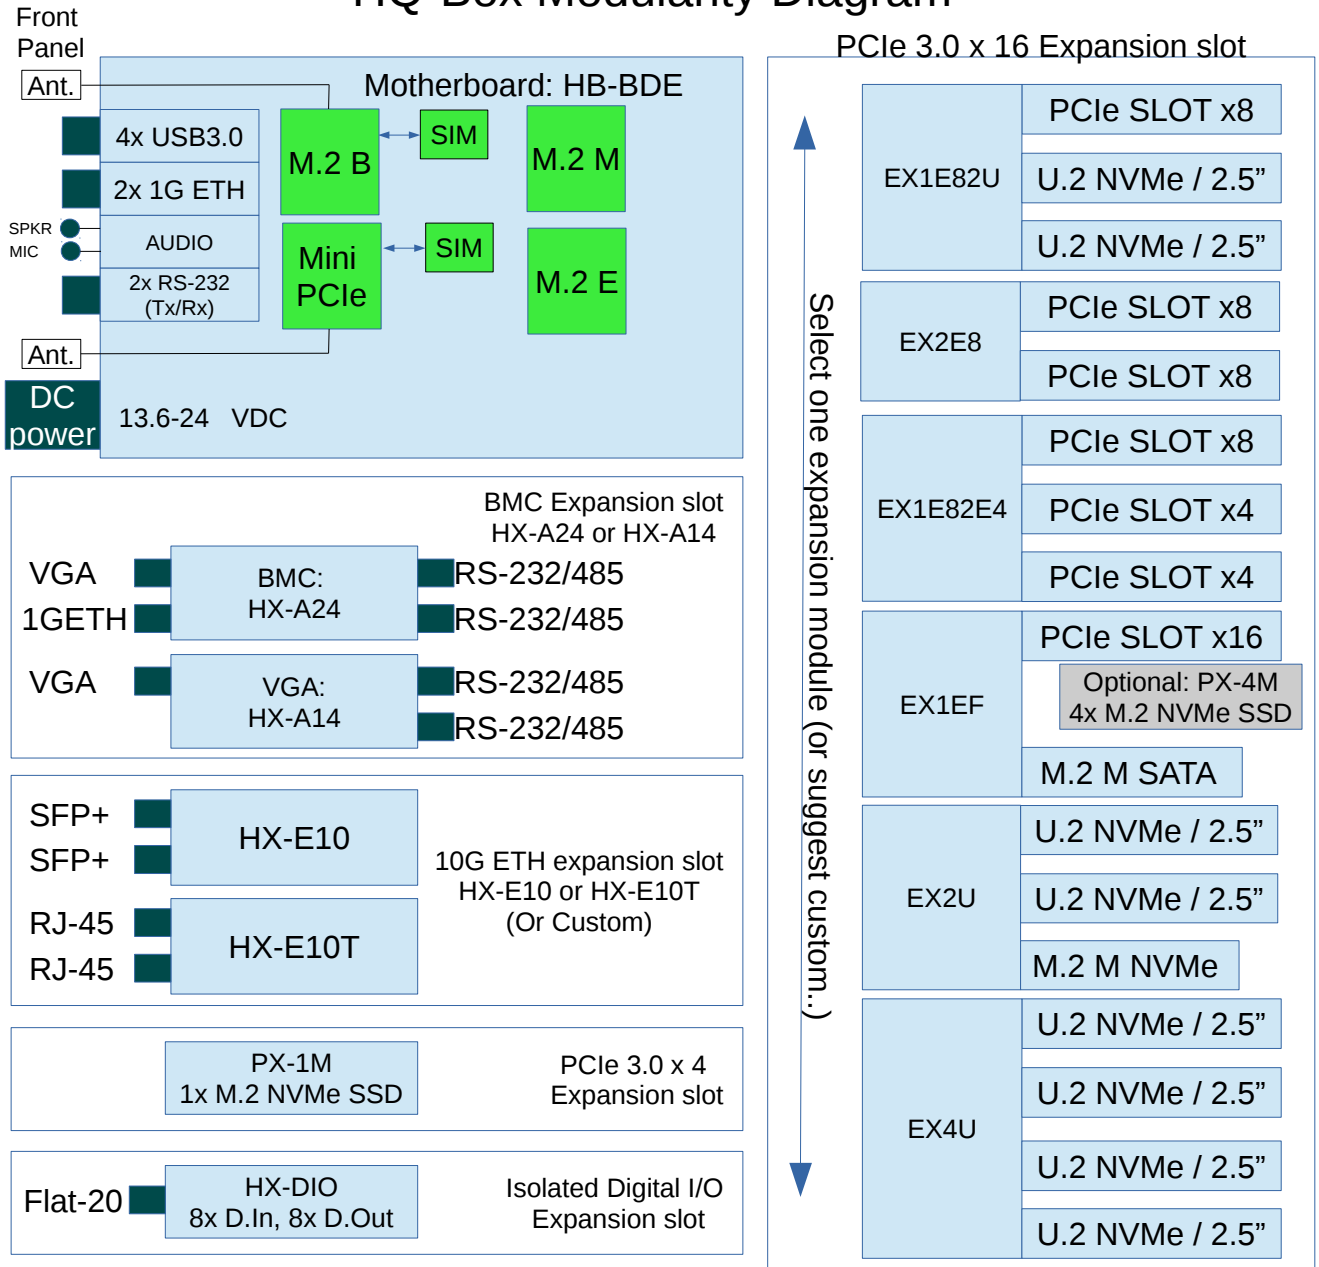

HQ-Box Modularity Diagram

Rev 20171120, Add EX2E8.